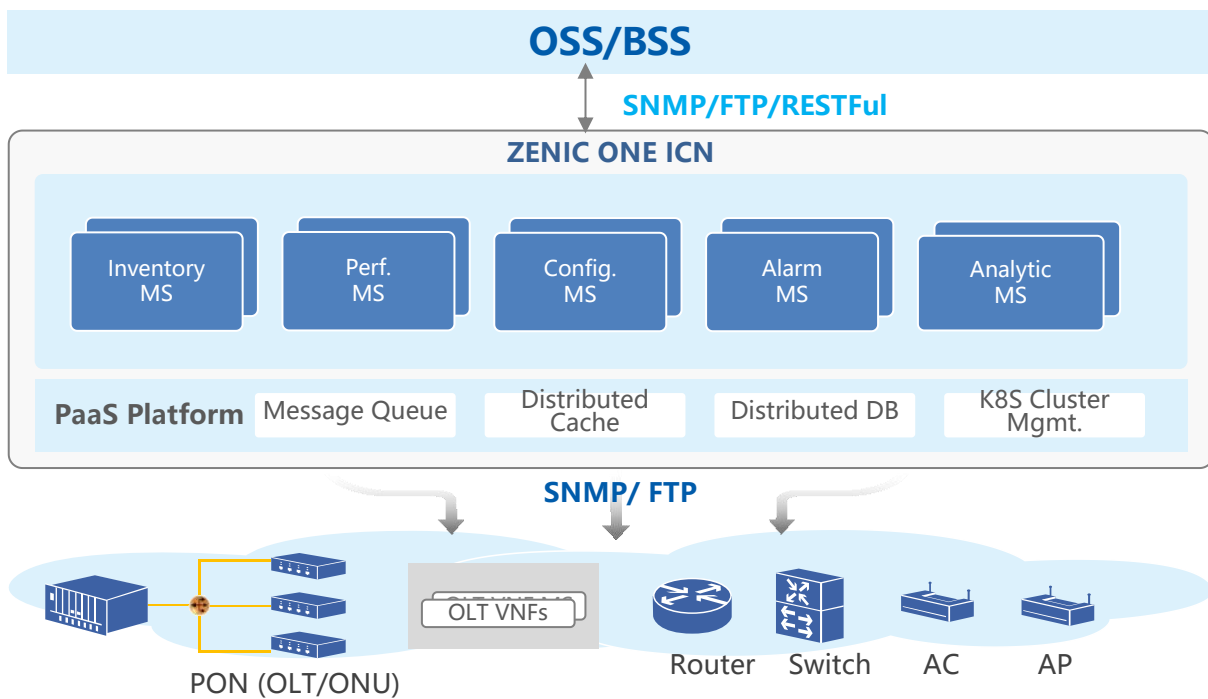

# Intelligent O&M for Campus Network

---

---

*ZENIC ONE ICN Highlights*

ZENIC ONE ICN is a **cloud-native** management system specially for campus network. It integrates the management of campus equipment including OLT/ONU, WLAN, AC/AP, switch and router. ZENIC ONE ICN is the industry-leading **3-in-1** system integrating network element manager, SDN controller and network performance analyzer. It is based on micro-service architecture to provide service-based, orchestrate, and combinable components. The abundant O&M functional components lead to easy and efficient operation and maintenance of campus networks.

## B/S Architecture

- Development, deployment and operation based on micro-service architecture, easy to expansion
- B/S architecture, directly web access without client installation

### Integrated Management

- Unified management of PON, routers, switches, WLAN, and IT devices
- Automatically discovery to construct a real network topology. Customized view for massive equipment

2

### Full-Time Detection

- Monitoring 7\*24-hour alarms in real time to control the network status
- Intelligent alarm association and root cause analysis helps to locate alarms, so that it can be discovered and solved in a timely manner