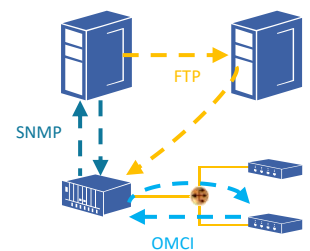

### Integrated Management

- Unified management of PON, routers, switches, WLAN, and IT devices
- Automatically discovery to construct a real network topology. Customized view for massive equipment

2

### Automatic Provisioning

- Configuration templates are planned for switches. Configuration files are automatically obtained after power-on to achieve "Zero-touch Provisioning"
- Service templates are planned for POL devices to achieve zero-configuration, plug-and-play, and automatic provisioning